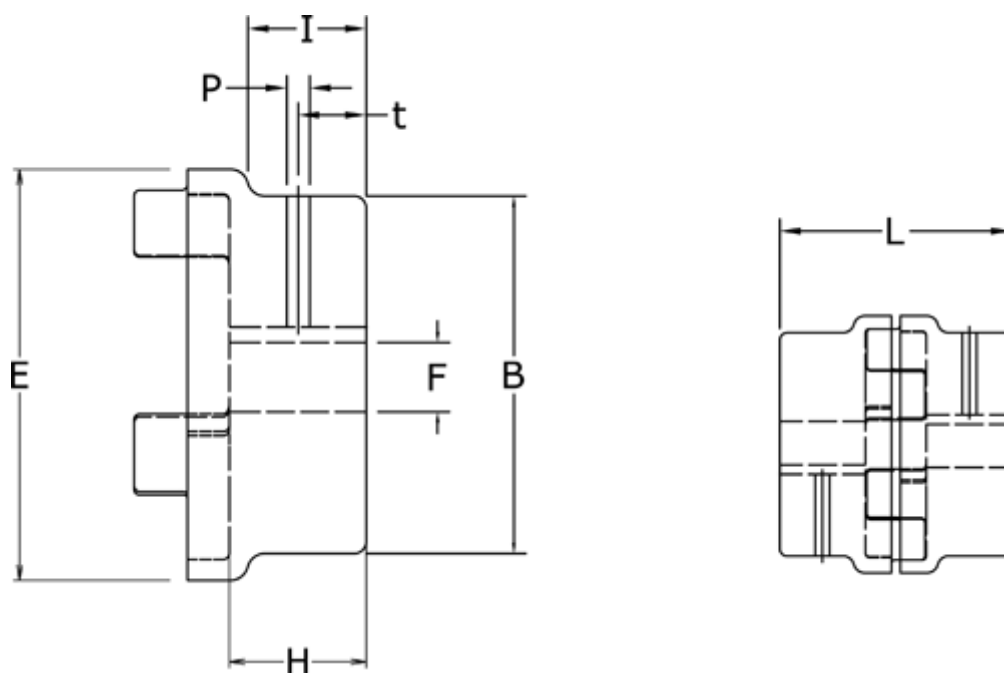

# Data Sheet

Article number: 3304075AGG75

Description: Coupling hub 75/90A

GG Cast iron, Bore 75H7 mm w/keyway & setscrew

## Measures

B = 135

E = 160

F = 75

H = 85

I = -

L = 210

P = M10